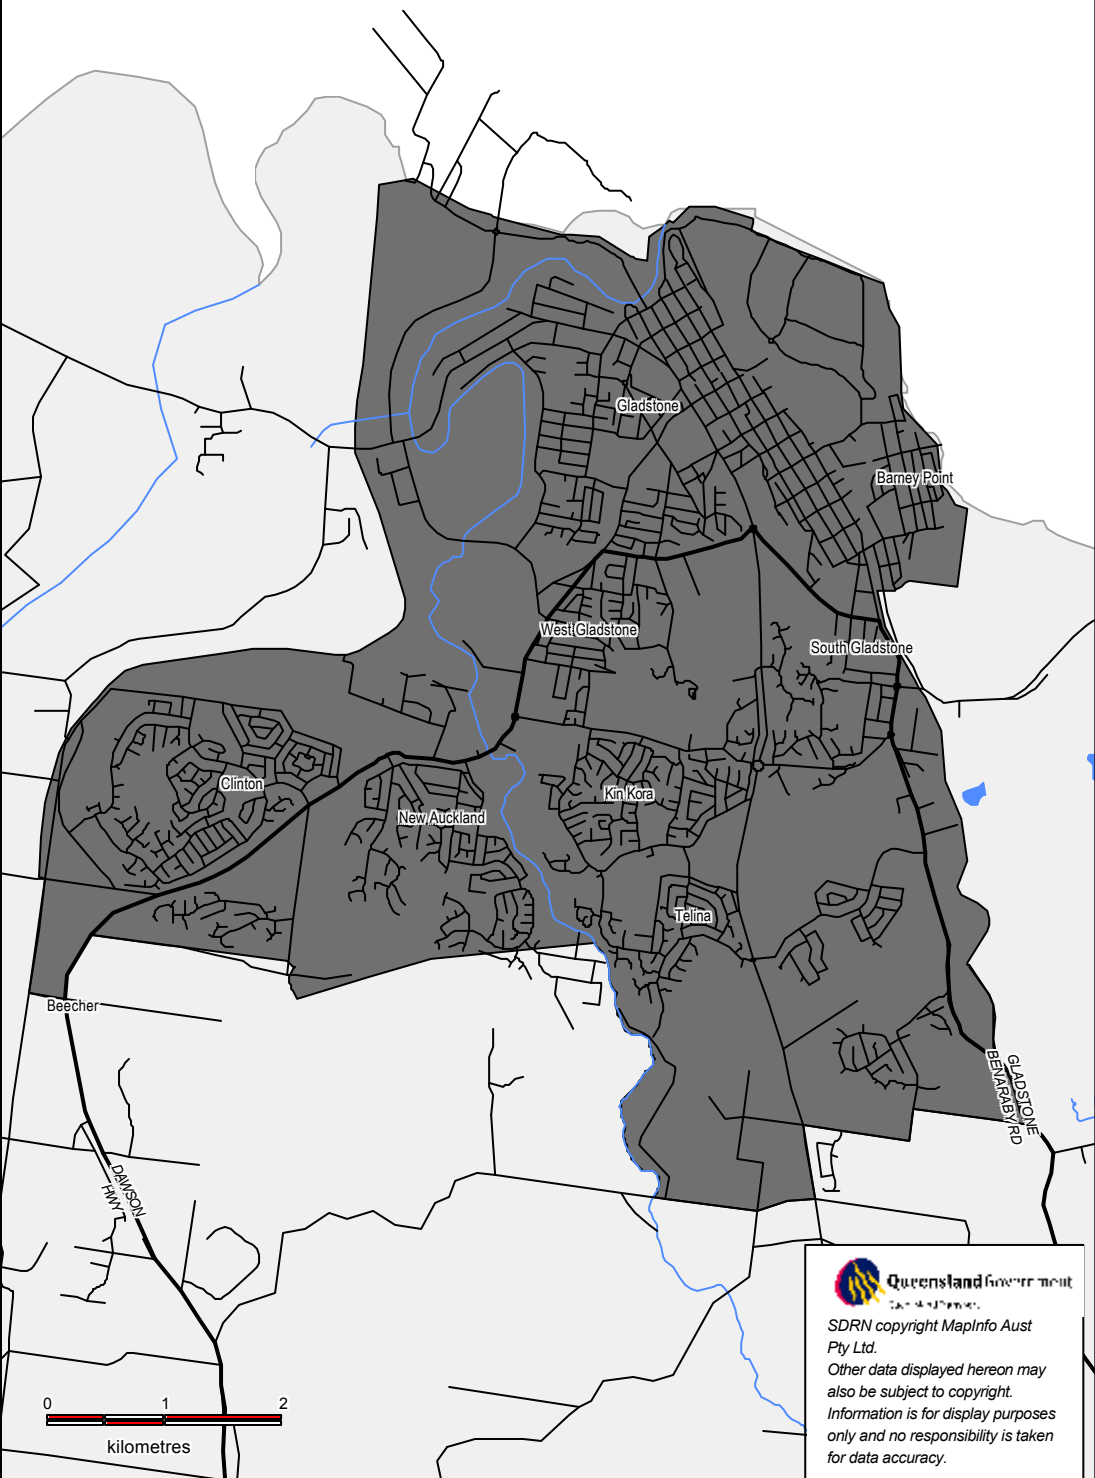

GLADSTONE DEFINED URBAN AREA

Queensland Government
DRIVING THE FUTURE

SDRN copyright MapInfo Aust Pty Ltd.
Other data displayed hereon may also be subject to copyright.
Information is for display purposes only and no responsibility is taken for data accuracy.