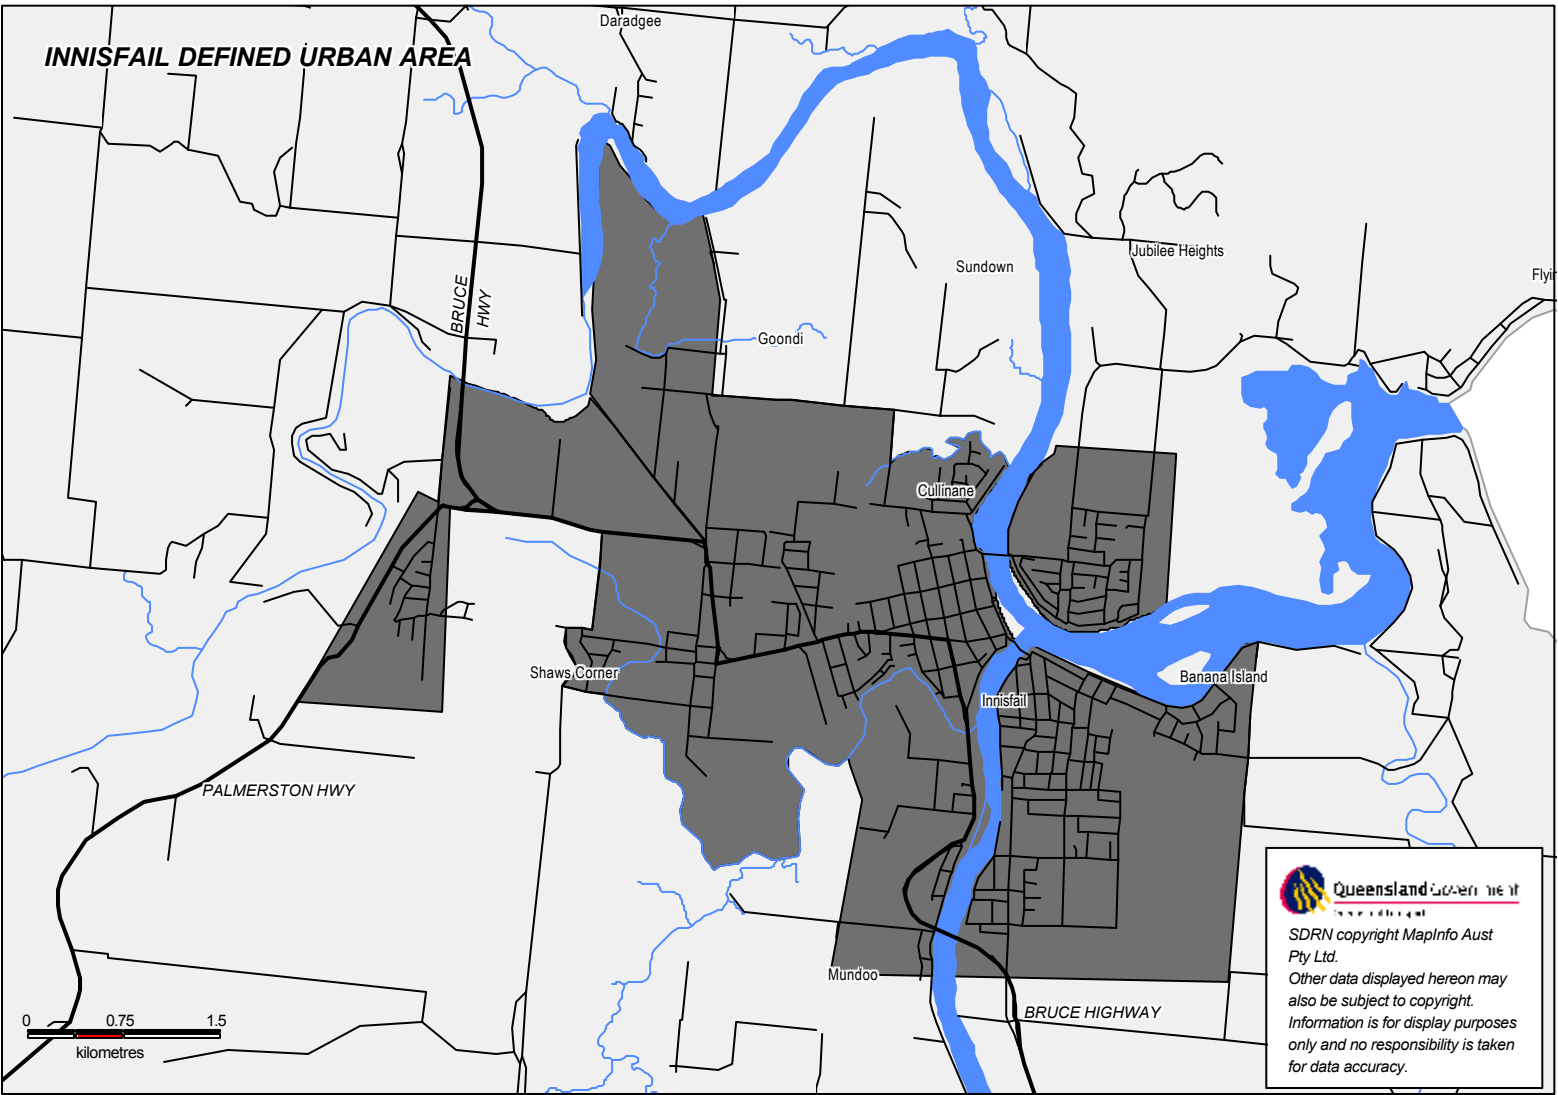

# INNISFAIL DEFINED URBAN AREA

**Queensland Government**  
www.qld.gov.au

SDRN copyright MapInfo Aust Pty Ltd.  
Other data displayed hereon may also be subject to copyright.  
Information is for display purposes only and no responsibility is taken for data accuracy.