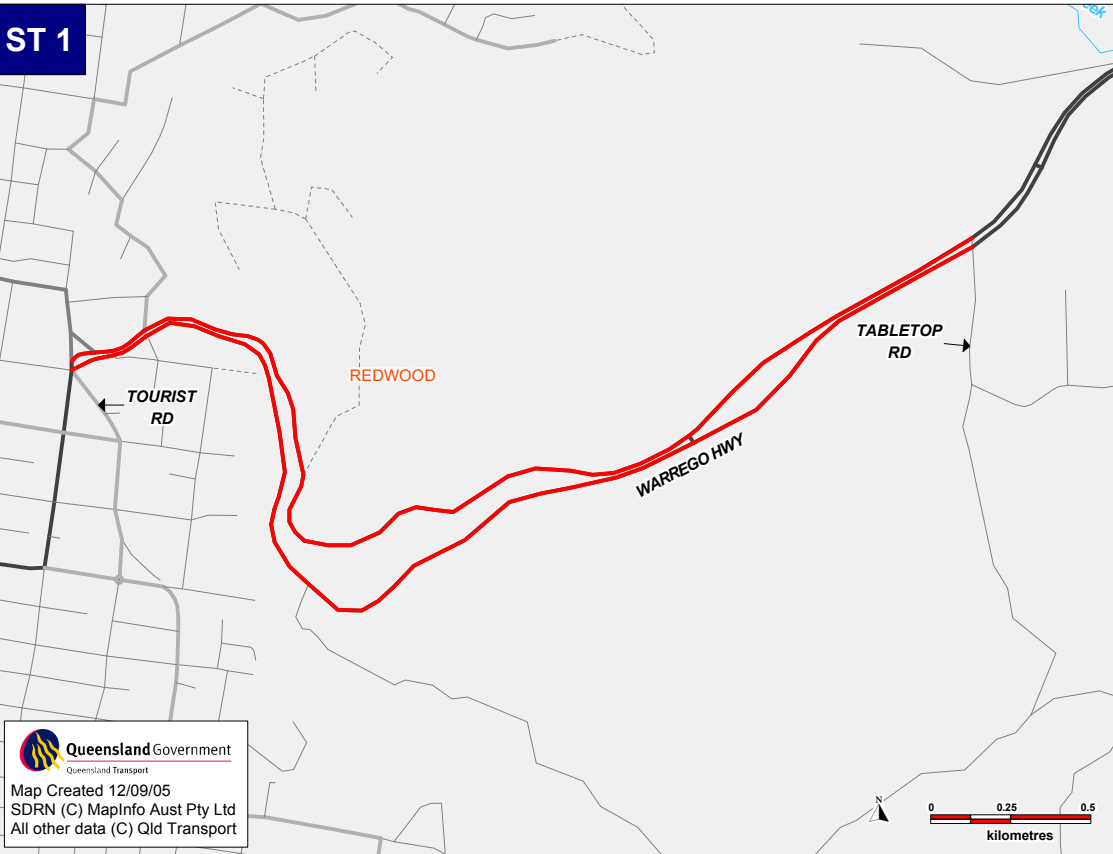

**ST 1**

TOURIST RD

REDWOOD

WARREGO HWY

TABLETOP RD

 **Queensland Government**  
Queensland Transport

Map Created 12/09/05  
SDRN (C) MapInfo Aust Pty Ltd  
All other data (C) Qld Transport