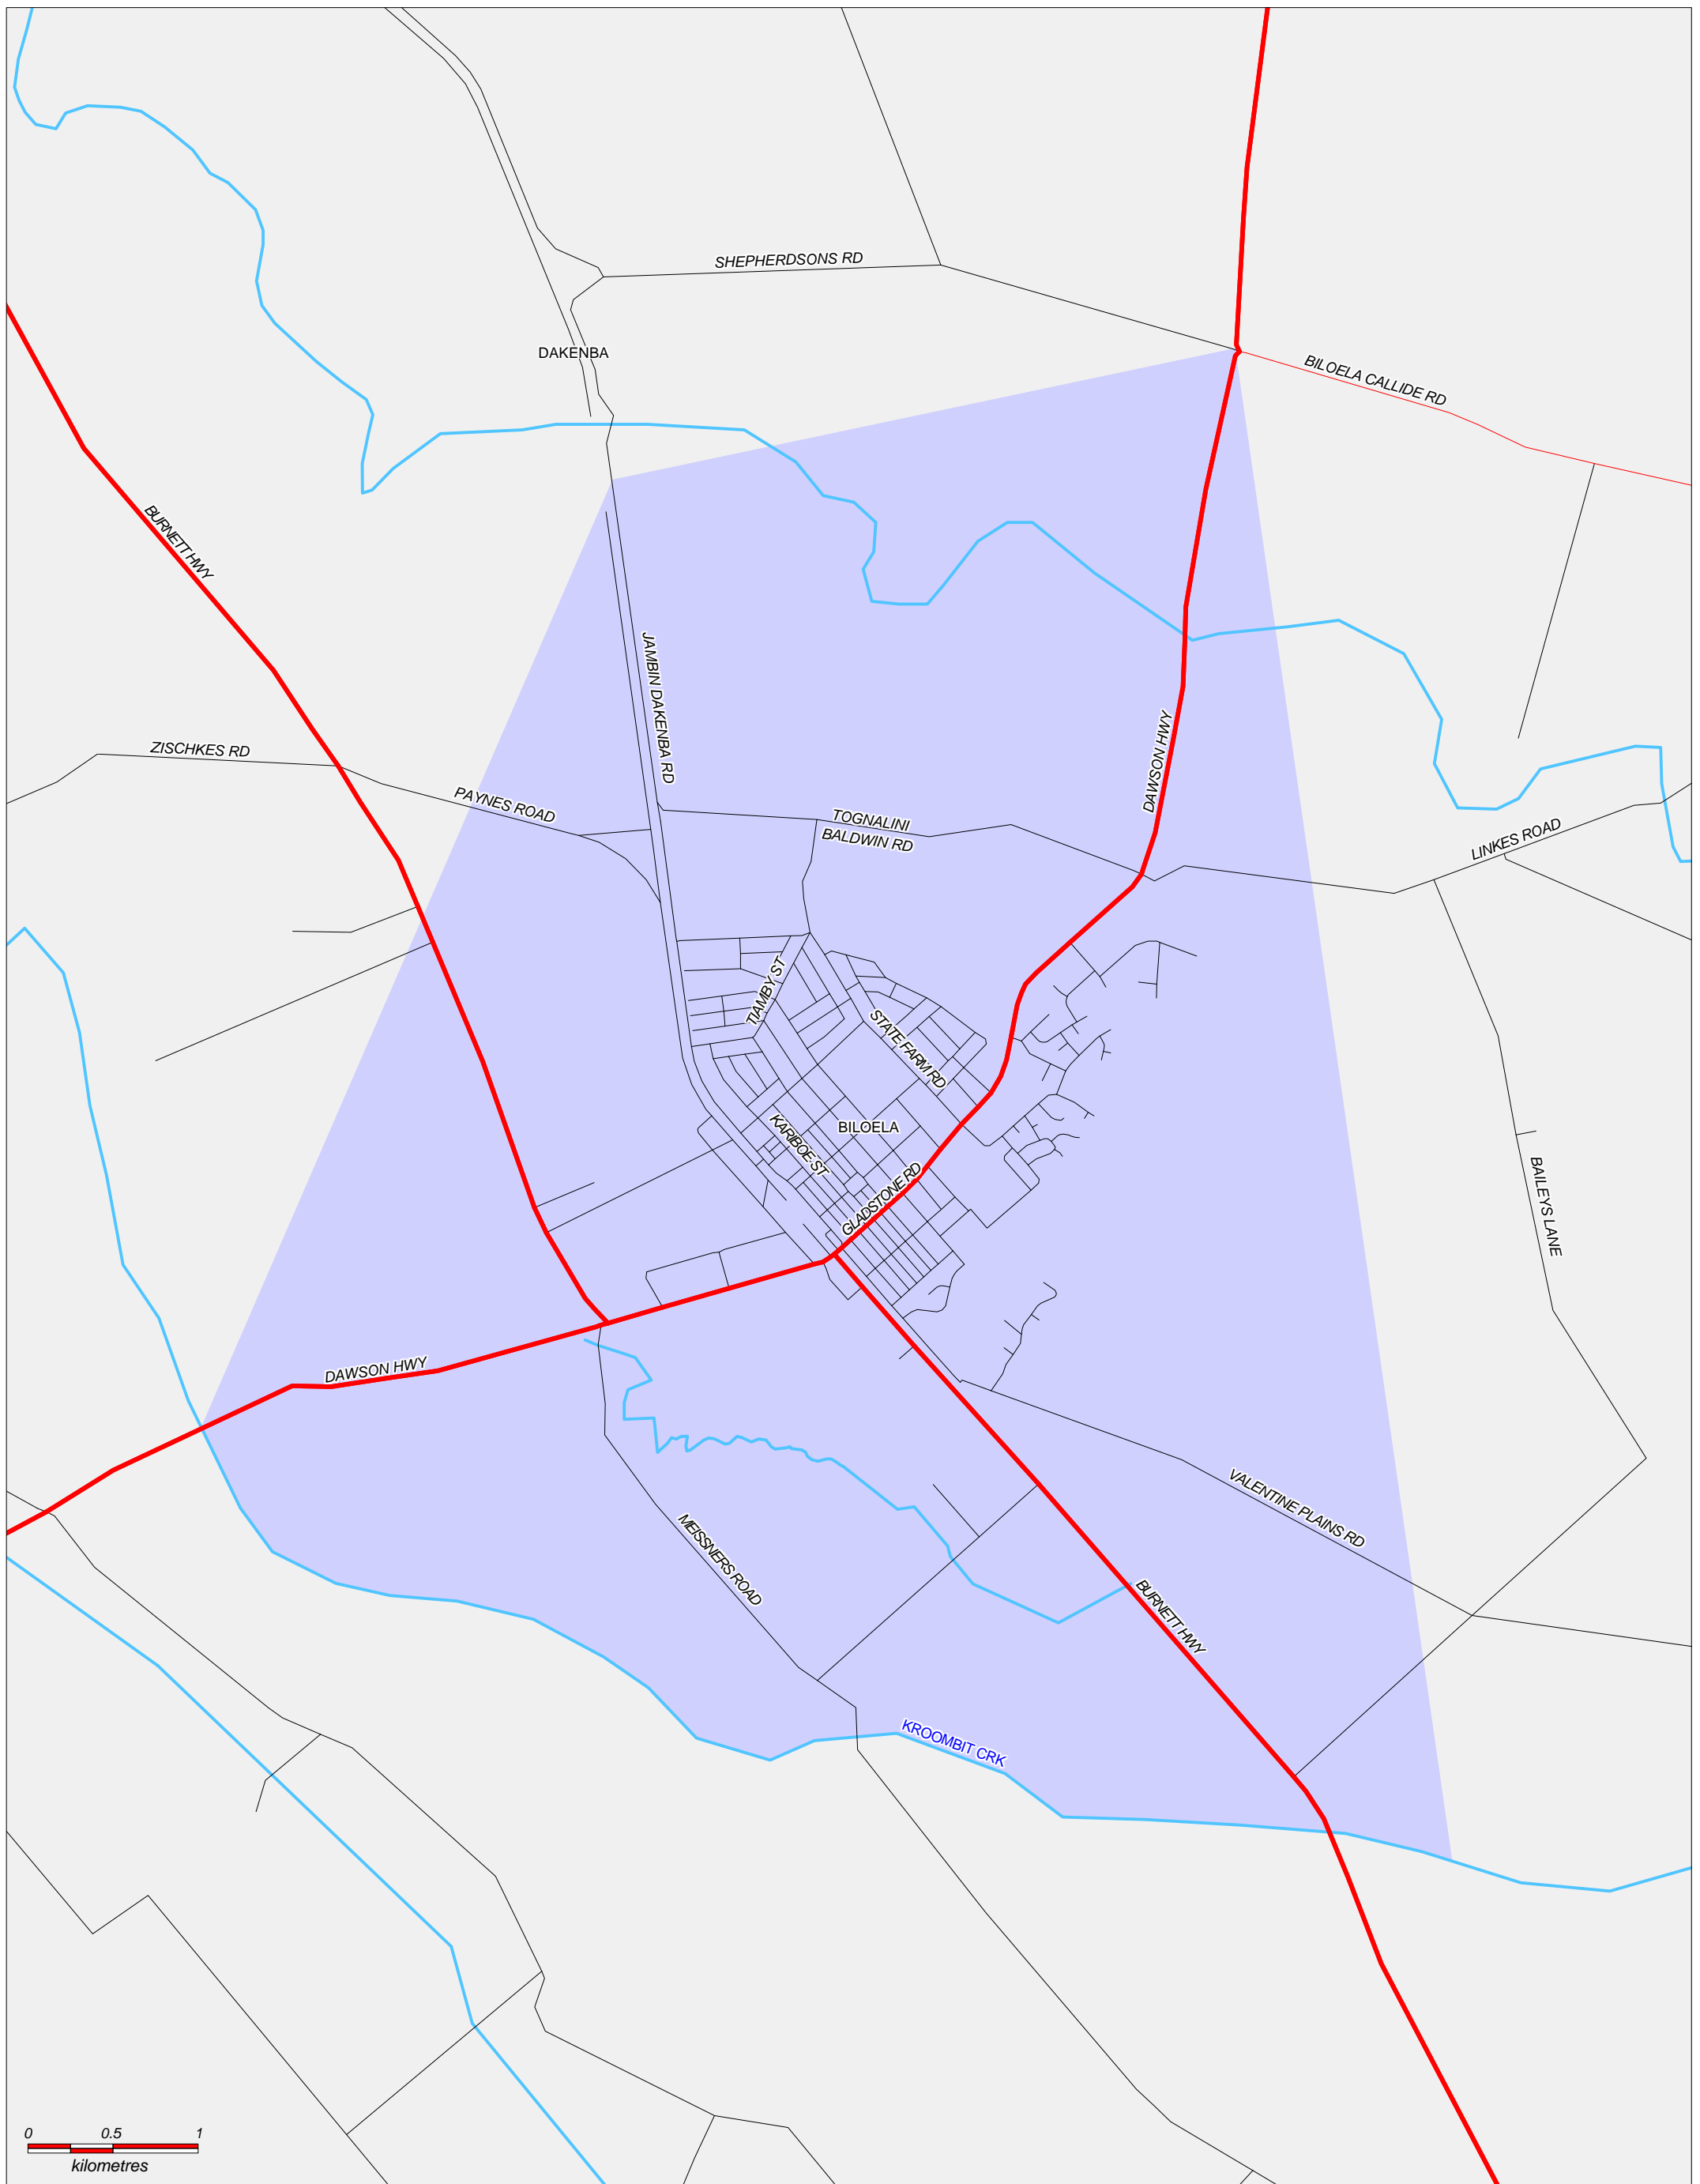

BILOELA TAXI SERVICE METERED AREA

Road Centrelines are the copyright of MapInfo Aust Pty Ltd
Other data displayed may also be subject to copyright.
Information is for display purposes only and no responsibility is taken for data accuracy.

TAXI AND LIMOUSINE CONTRACT AREA
■ Biloele Taxi Service Metered Area 9/95

PTD--UL--678--16/2/04