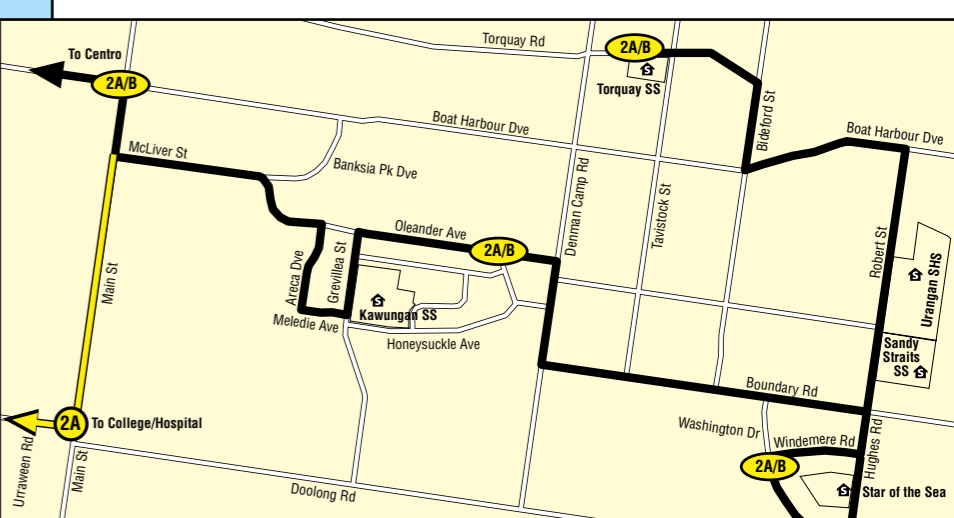

Craignish / Dundowran to Hervey Bay

servicing Hospital/College/listed schools

route Yellow 2A

Monday to Friday

major stops	am	pm
Torquay SS	-	3.05
Urangan SHS	-	3.08
Sandy Straits SS	-	3.10
Star of the Sea	-	3.15
Kawungan SS	-	3.20
Centro	7.20	-
Hospital	-	-
College	-	3.30
Valfern Crt	7.25	3.38
Russell Crt	7.30	3.42
Crawford Dve	7.32	3.44
Craignish Rd	7.35	3.47
High Pt/Karraschs Rd	7.37	3.49
Craignish Rd West	7.39	3.51
McCarthy Dve	7.40	3.52
Sawmill Rd	7.45	3.57
Caroline St	7.46	3.58
Palmway	7.48	4.00
Sempf's Rd West	7.49	4.01
Homebush Dve	7.51	4.03
Meadow Dve	7.53	4.05
Palmwood Dve	7.55	4.07
Sempf's Rd	7.56	4.08
Panorama Dve	7.58	4.10
Henessey Dve	8.00	4.12
College arrive	8.10	-
Hospital arrive	8.13	-
Centro arrive	8.15	4.20
Kawungan SS arrive	8.20	-
Torquay SS	8.25	-
Urangan SHS	8.28	-
Sandy Straits SS	8.30	-
Star of the Sea	8.35	-

route Yellow 2B

Monday to Friday