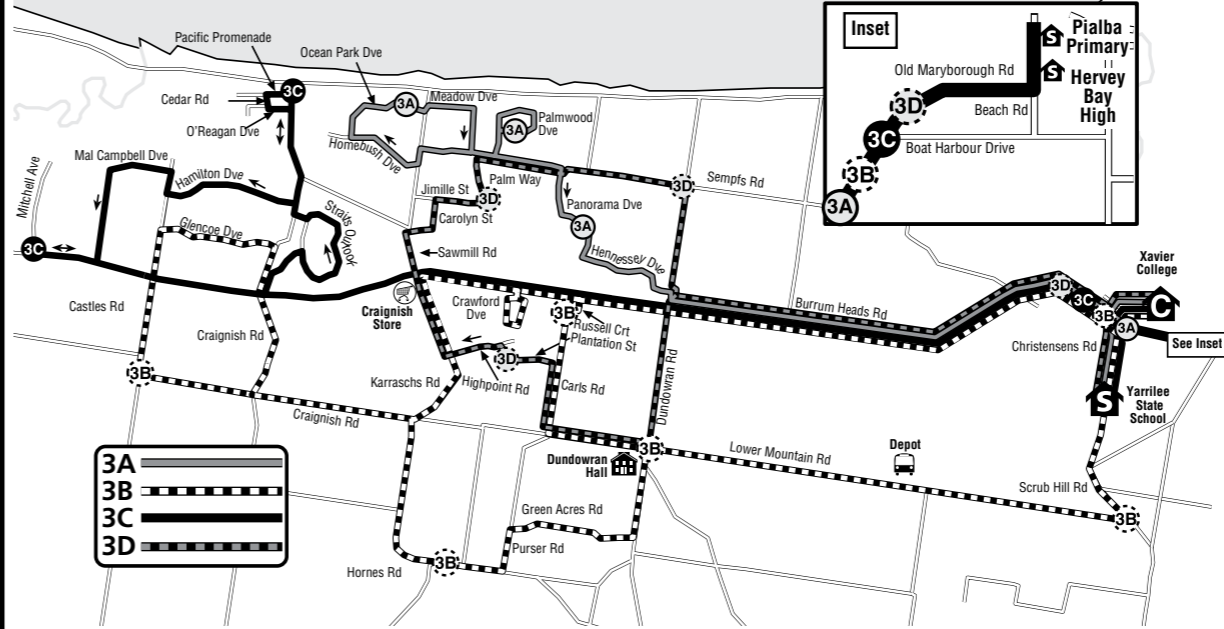

route Yellow 2B

Monday to Friday

major stops	am	major stops	pm
Centro	7.30	Torquay SS	3.05
Hospital	-	Urangan SHS	3.08
College	-	Sandy Straits SS	3.10
Glencoe Dve	7.40	Star of the Sea	3.15
Straits Outlook Sth	7.43	Kawungan SS	3.20
Straits Outlook Nth	7.45	Centro	3.25
O'Reagan Dve	7.47	Hospital	3.28
Pacific Promenade	7.48	College	3.32
Hamilton Dve East	7.51	Scrub Hill Rd	3.35
Hamilton Dve West	7.53	H'Bay Industrial Estate	3.37
Castles Rd North	7.55	Dundowran Hall	3.40
H'Bay/Burrum Hds Rds	7.57	Greenacres Dve	3.41
Mitchell Ave	7.58	School Rd	3.42
Castles Rd South	8.01	Craignish /Hornes Rds	3.44
Craignish /Hornes Rds	8.04	Castles Rd South	3.47
School Rd	8.05	Mitchell Ave	3.50
Greenacres Dve	8.06	H'Bay/Burrum Hds Rds	3.52
Dundowran Hall	8.07	Castles Rd North	3.53
H'Bay Industrial Estate	8.10	Hamilton Dve West	3.55
Scrub Hill Rd	8.12	Hamilton Dve East	3.57
College arrive	8.15	Pacific Promenade	4.00
Hospital arrive	8.18	O'Reagan Dve	4.01
Centro arrive	8.20	Straits Outlook Nth	4.03
Kawungan SS arrive	8.25	Straits Outlook Sth	4.05
Torquay SS	8.30	Glencoe Dve	4.08
Urangan SHS	8.33	Centro arrive	4.18
Sandy Straits SS	8.35		
Star of the Sea	8.40		

School Services

3A	am
Sempf's Rd/Palm Way → west	7.55
Sawmill Rd	7.57
Homebush Dve	7.58
Ocean Park Dve	8.00
Meadow Dve	8.02
Palmwood Dve	8.04
Sempf's Rd → east	8.06
Panorama Dve	8.08
Henessey Dve	8.10
Xavier College	8.16
Yarrilee State school	8.20
Pialba State school	8.25
Hervey Bay SHS	8.27

3A	pm
Pialba State school	3.12
Hervey Bay SHS	3.12
Xavier College	3D
Yarrilee State school	3.19
Sempf's Rd/Palm Way → west	3.25
Sawmill Rd	3.27
Homebush Dve	3.28
Ocean Park Dve	3.30
Meadow Dve	3.32
Palmwood Dve	3.34
Sempf's Rd → east	3.36
Panorama Dve	3.38
Henessey Dve	3.40

3B	am	pm
Pialba SS	-	3.12
Hervey Bay SHS	-	3.12
Yarrilee State school	-	3.19
Carls Road	7.46	3.23
Russell Crt	7.48	3.24
Crawford Dve	7.50	3.25
Craignish Store	7.54	3.27
Karrach's Rd (High Point)	7.55	3.28
Craignish Rd West	7.57	3.30
McCarthy Dve	7.59	3.32
Glencoe Dve	8.01	3.34
Castles Rd North	8.04	3.37
Castles Rd South	8.06	3.39
Craignish Rd / Hornes Rd	8.08	3.41
Greenacres Dve	8.11	3.44
Dundowran Hall	8.13	3.46
Lower Mtn Rd	8.15	3.49
Yarrilee State school	8.18	-
Xavier College	8.20	3D
Pialba State school	8.23	-
Hervey Bay SHS	8.25	-

3C	am	pm
Pialba State school	-	3.12
Hervey Bay SHS	-	3.12
Yarrilee State school	-	3.19
Straits Outlook South	7.50	3.30
Straits Outlook North	7.52	3.32
O'Reagan Dve	7.54	3.34
Pacific Promenade	7.56	3.36
Hamilton Dve East	7.58	3.38
Hamilton Dve West	8.00	3.40
Mal Campbell Dve	8.02	3.42
Herv. Bay/Burrum Hds Rd	8.04	3.44
Mitchell Ave	8.06	3.46
Yarrilee State school	8.15	-
Xavier College	8.17	3D
Pialba State school	8.20	-
Hervey Bay SHS	8.22	-

NOTE: 3C (pm) collects 3D's Pialba SS and Hervey Bay SHS students for transfer at Yarrilee SS.

3D	am
Carls Rd	7.57
Plantation St	7.58
Highpoint Rd	8.00
Sawmill Rd Bus Shelter	8.02
Carlyn St	8.03
Jimille St	8.04
Palm Way	8.05
Sempf's Rd E bound	8.07
Ansons Rd	8.08
Xavier College	8.12
Yarrilee SS	8.15
Pialba SS	8.20
Hervey Bay SHS	8.22

NOTE: 3D (pm) collects all Xavier students at 3.15 pm and transfers them to 3A, 3B and 3C at Yarrilee SS.

BAY BUS & COACH
HERVEY BAY QUEENSLAND

Red 1A
Craignish / Dundowran to Hervey Bay

Red 1B
Burrum Heads / Toogoom to Hervey Bay

Yellow 2A
Craignish to Hervey Bay via Sempfs Rd

Yellow 2B
Dundowran to Hervey Bay

School Services

Bus Timetable
Effective March 2005

Queensland Government
Queensland Transport

BAY BUS & COACH
HERVEY BAY QUEENSLAND